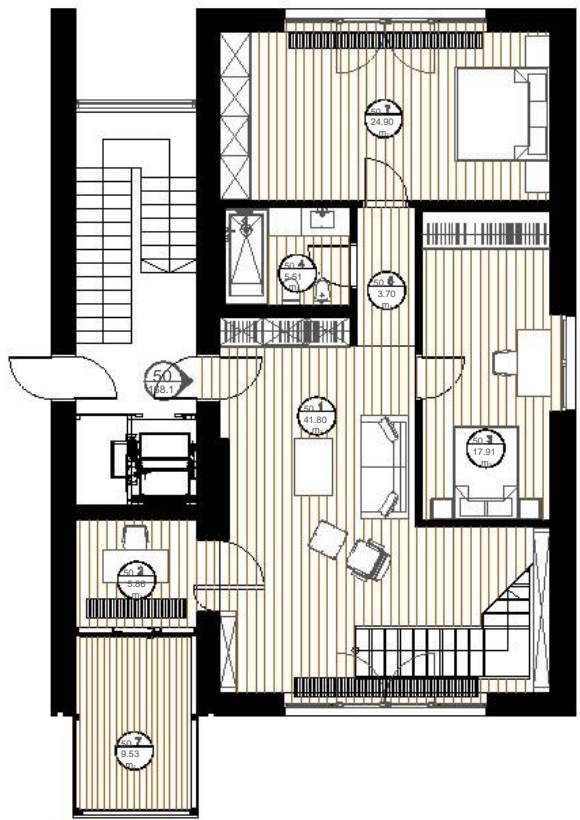

Rīga, Basteja cāmis 72
BLACK COAL HOUSE
3rd FLOOR
APARTMENT No. 50
Level 1
ROOM EXPLANATION

No.	Name	Area (m ²)
50.1	LIVING ROOM	41.80
50.2	CABINET	5.86
50.3	BEDROOM	17.91
50.4	BEDROOM	5.51
50.5	BATHROOM	3.70
50.6	CORRIDOR	24.90
	BEDROOM	
	TOTAL:	99.68
50.7	TERRACE	9.53
	GRAND TOTAL 1st LEVEL:	109.21

Rīga, Basteja cāmis 72
BLACK COAL HOUSE
4th FLOOR
APARTMENT No. 50
Level 2

ROOM EXPLANATION

No.	Name	Area (m ²)
50.8	KITCHEN	46.68
50.9	BATHROOM	5.60
50.10	BEDROOM	16.09
	TOTAL:	68.37
50.11	TERRACE	24.41
	GRAND TOTAL 2nd LEVEL:	92.78
	GRAND TOTAL BOTH LEVELS:	201.99