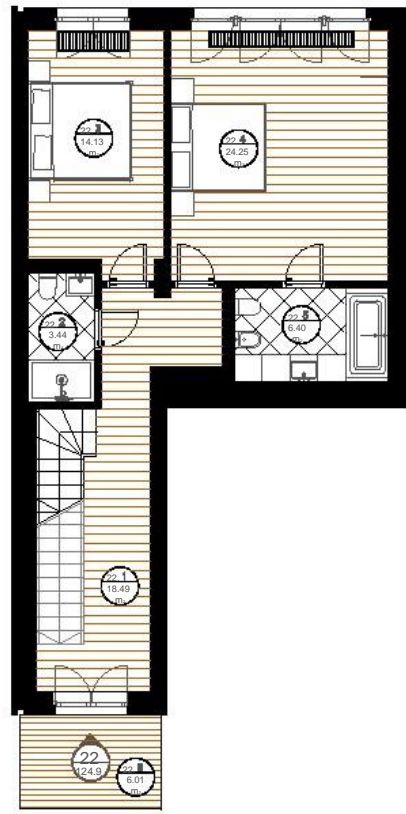

Rīga, Basteja cāmis 72
RED SHIP HOUSE
1st FLOOR
APARTMENT No. 22
Level 1
ROOM EXPLANATION

No.	Name	Area (m ²)
22.1	ENTRANCE HALL	18.49
22.2	BATHROOM	3.44
22.3	BEDROOM	14.13
22.4	BEDROOM	24.25
22.5	BEDROOM	6.40
	BATHROOM	
	TOTAL:	66.71
22.9	TERRACE	6.01
	GRAND TOTAL 2nd LEVEL:	72.72

Rīga, Batesta cāmis 72
RED SHIP HOUSE
2nd FLOOR
APARTMENT No. 22
Level 2
ROOM EXPLANATION

No.	Name	Area (m ²)
22.6	LIVING ROOM / KITCHEN	41.58
22.7	BATHROOM	3.42
22.8	BEDROOM	13.14
	TOTAL:	58.14
22.10	BALCONY	7.70
22.11	BALCONY	2.50
	GRAND TOTAL 2nd LEVEL:	68.34
	GRAND TOTAL BOTH LEVELS:	141.06